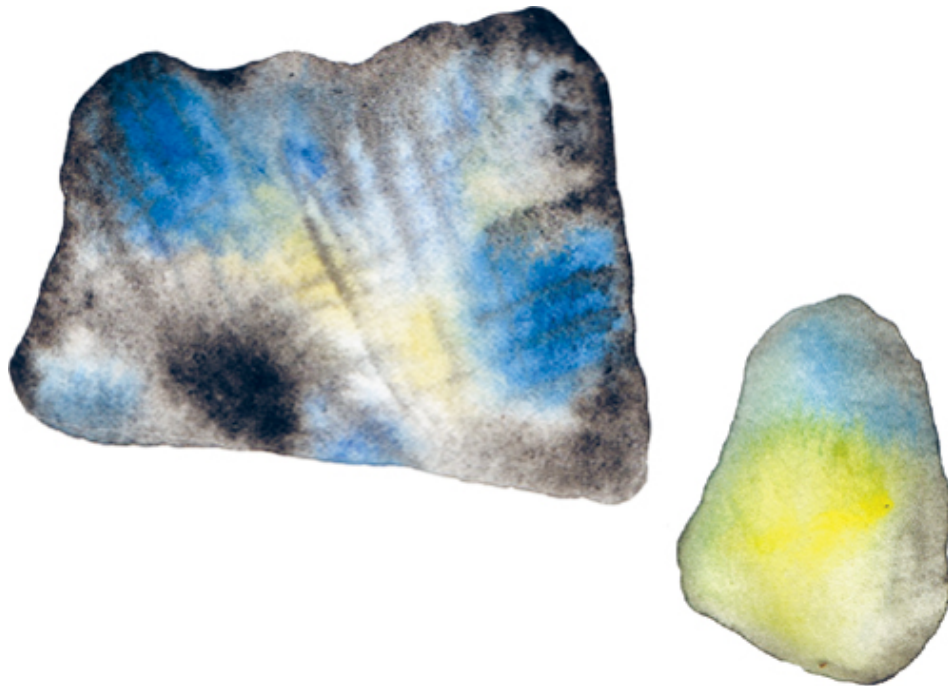

MYTHOLOGY AND HISTORY

A crystal for making a difference in every aspect of life, with the logic and focus to devise what is workable and the determination to put it into practice; brings passion in love and for life; a travel stone for those ready for adventure.

Labradorite

COLORS: Gray-green, dark gray, black or gray-white with flashes of blue, red, gold, orange, purple, and green iridescence

CRYSTAL TYPE: Plagioclase feldspar

ZODIAC SIGN: Scorpio (October 24–November 22)

CANDLE COLOR: Burgundy red

PHYSICAL: Bolsters the immune system, vision (especially at night); alleviates bronchitis, respiratory complaints, metabolism, colds, warts, skin and hair parasites, gout, rheumatism, issues concerning menstruation, high blood pressure.

EMOTIONAL: Counters stress; overcomes dependence on others' approval, plus prescription medicines, food, alcohol, or tobacco; slows an overactive mind at night.