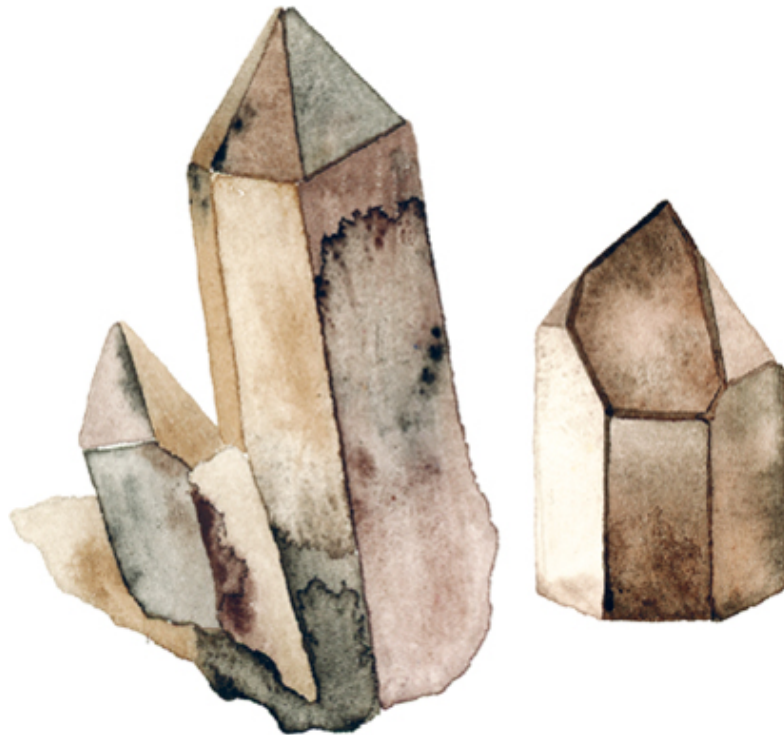

PROTECTION: Guards against psychic attack, negative spirit entities, and alien intrusions.

MAGICKAL AND PSYCHIC USES

To remove from past worlds unwise soul commitments that are holding an individual back from moving to a new loving relationship.

SPECIAL PROPERTIES

Smoky Amethyst combines the protection of Smoky Quartz with the harmonizing energies of amethyst to create transformation, whereby what is removed or lost is replaced with positive powers.

MYTHOLOGY AND HISTORY

A crystal that brings spiritual ideas and practices into everyday life in a practical way. Choose one with smoky coloring if you need protection, or more purple to restore or create balance in your life.

Smoky Quartz