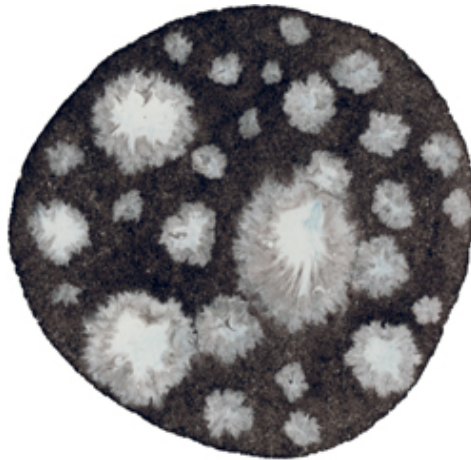

weather magick; druidry; dowsing with a wooden forked rod found in situ.

SPECIAL PROPERTIES

Resembles snow that has fallen and is melting on springtime grass, indicating that new beginnings and better times are just around the corner.

MYTHOLOGY AND HISTORY

Discovered recently in South Africa, Snowflake Epidote blends the best of both minerals; epidote, a powerful manifestation and achievement crystal works gradually and sometimes behind the scenes; combined with white quartz, matters are strengthened, accelerated, and brought to the fore; together this deceptively gentle-looking crystal brings what is most needed at the right time, place, and manner without disruption or undue stress.

Snowflake Obsidian

COLORS: Black with inclusions of small, white, snowflake-like shapes; smooth and shiny

CRYSTAL TYPE: Volcanic glass/magma formed with cristobalite inclusions as obsidian began to crystallize

ZODIAC SIGN: Capricorn (December 22–January 20)

CANDLE COLOR: White