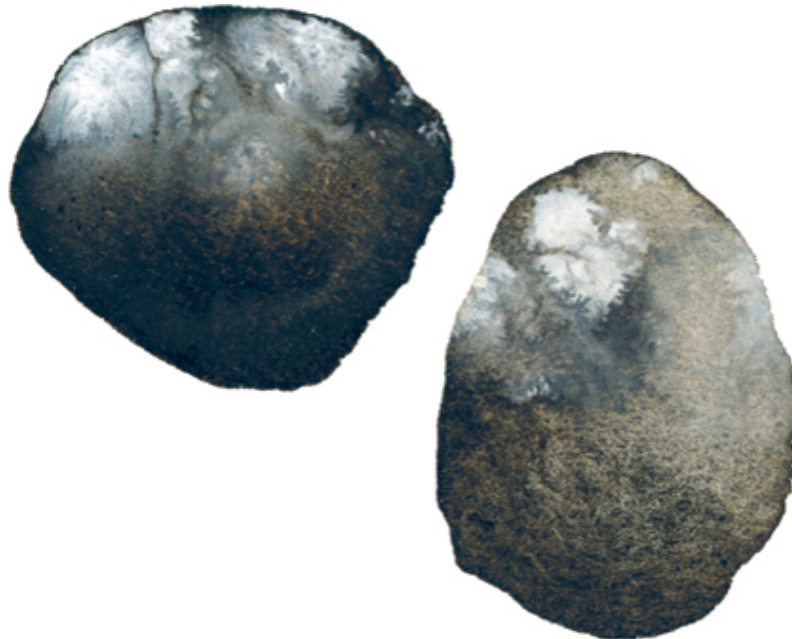

Promotes Earth healing; working with medicine wheels, labyrinths, shamanism, and indigenous forms of spirituality; shamanic astral traveling; channeling benign ghosts, family ancestors, and spirit guide teachers.

SPECIAL PROPERTIES

For prosperity through working single-mindedly toward goals; making the right impression by clearly and concisely demonstrating your competence.

MYTHOLOGY AND HISTORY

Found in Jerome, Arizona, a stone of the sun and fire, Apache Gold brings joy and abundance into your life in the way most needed. A ceremonial stone of Native North Americans; buried in ceremony as tribute to the Earth Mother.

Apache Tear

COLOR: Dark, smoky grayish brown

CRYSTAL TYPE: Rounded pebbles of obsidian, mainly black or dark-colored volcanic glass, usually composed of rhyolite

ZODIAC SIGN: Capricorn (December 22–January 20)

CANDLE COLOR: Gray