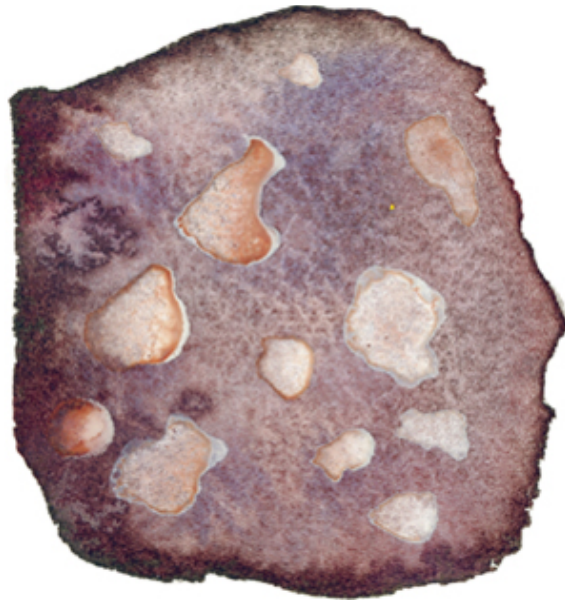

COLORS: Black-gray orbs on deep red background

CRYSTAL TYPE: Combines spherulitic rhyolite (black-gray) and quartz (red)

ZODIAC SIGN: Aquarius (January 21–February 18)

CANDLE COLOR: White

PHYSICAL: Brings body, mind, and spirit into alignment; promotes cell regrowth and regeneration.

EMOTIONAL: Keeps you from being out of touch with yourself; curbs disconnection with life and people except on a superficial level.

HOME: Useful when a home is built on a place of human suffering, such as a converted prison or an orphanage where children were badly treated.

WORKPLACE: Counters frequent industrial or interoffice disputes, disciplinary hearings, or the company is part of a large, impersonal, profit-driven organization.

CHILDREN: Comforts those who believe they come from another place.

ANIMALS: For cryptozoological creatures, such as Bigfoot, sighted in remote forests in all fifty US states and may wander between worlds.

PROTECTION: Guards against reputedly harmful energies, such as cell phone towers or power lines.