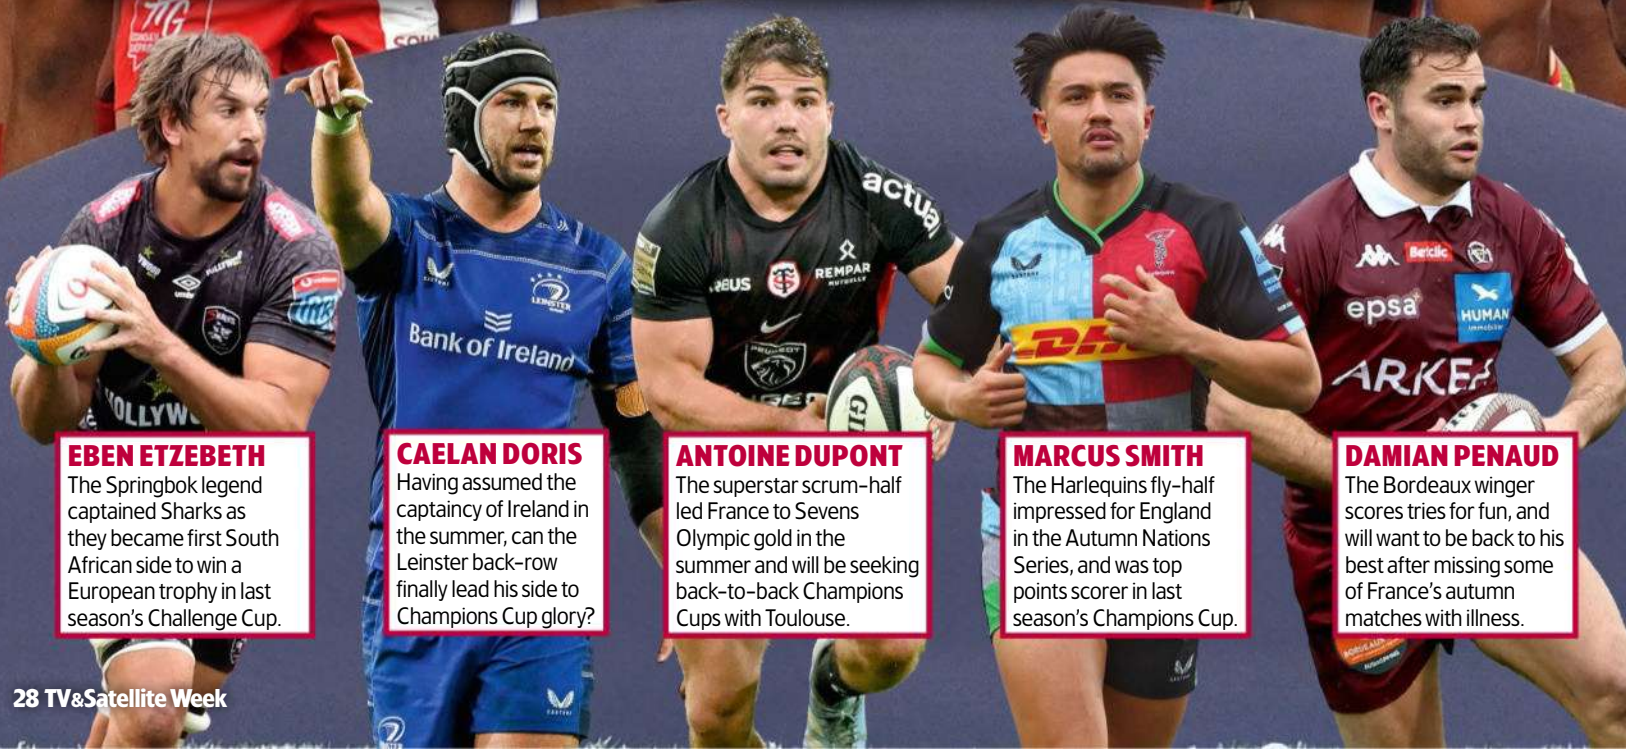

Sport Week

Your ultimate guide to the best of the week's live action

THE
MAIN
EVENT

European Champions Cup

Title holders
Toulouse

Your complete guide to all the action, including **five star players** to watch...

LIVE RUGBY UNION

Saturday, Sunday & Friday, Premier Sports
After lifting the Champions Cup for a record-extending sixth time last May, holders Toulouse begin the defence of their title when the formidable French

side host Ulster on Sunday (kick-off 3.15pm, Premier Sports 1). This season sees the 30th staging of the tournament, with the final being held in Cardiff next May.

The weekend's round-one fixtures also see Premiership champions Northampton Saints host Castres (Saturday, 3.15pm,

Premier Sports 2), while Harlequins travel to a Racing 92 side that includes English winger Henry Arundell (Saturday, 8pm, Premier Sports 1) and Leinster – runners-up for the past three seasons – begin at Bristol Bears (Sunday, 5.30pm, Premier Sports 1).

Here's everything you need to know...

WORDS: RICHARD MCCLEURE. PHOTOS: ALAMY GETTY

EBEN ETZEBETH

The Springbok legend captained Sharks as they became first South African side to win a European trophy in last season's Challenge Cup.

CAELAN DORIS

Having assumed the captaincy of Ireland in the summer, can the Leinster back-row finally lead his side to Champions Cup glory?

ANTOINE DUPONT

The superstar scrum-half led France to Sevens Olympic gold in the summer and will be seeking back-to-back Champions Cups with Toulouse.

MARCUS SMITH

The Harlequins fly-half impressed for England in the Autumn Nations Series, and was top points scorer in last season's Champions Cup.

DAMIAN PENAUD

The Bordeaux winger scores tries for fun, and will want to be back to his best after missing some of France's autumn matches with illness.