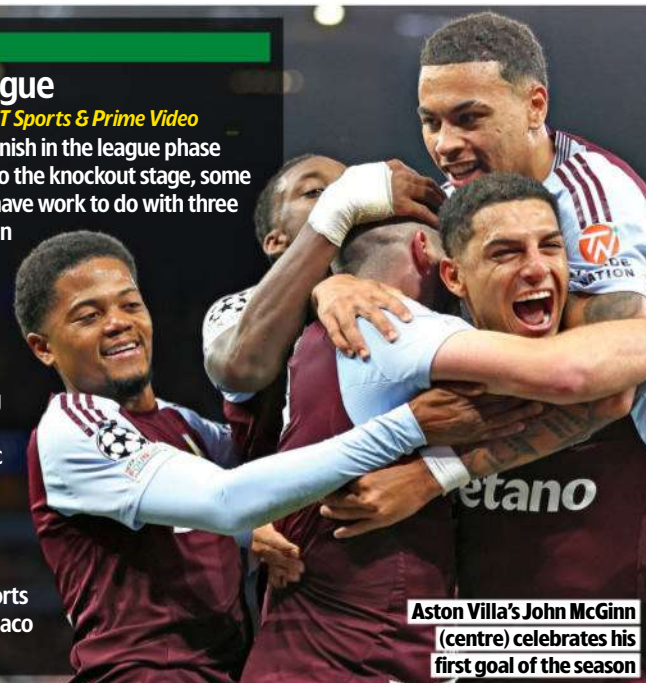

Aston Villa's John McGinn (centre) celebrates his first goal of the season